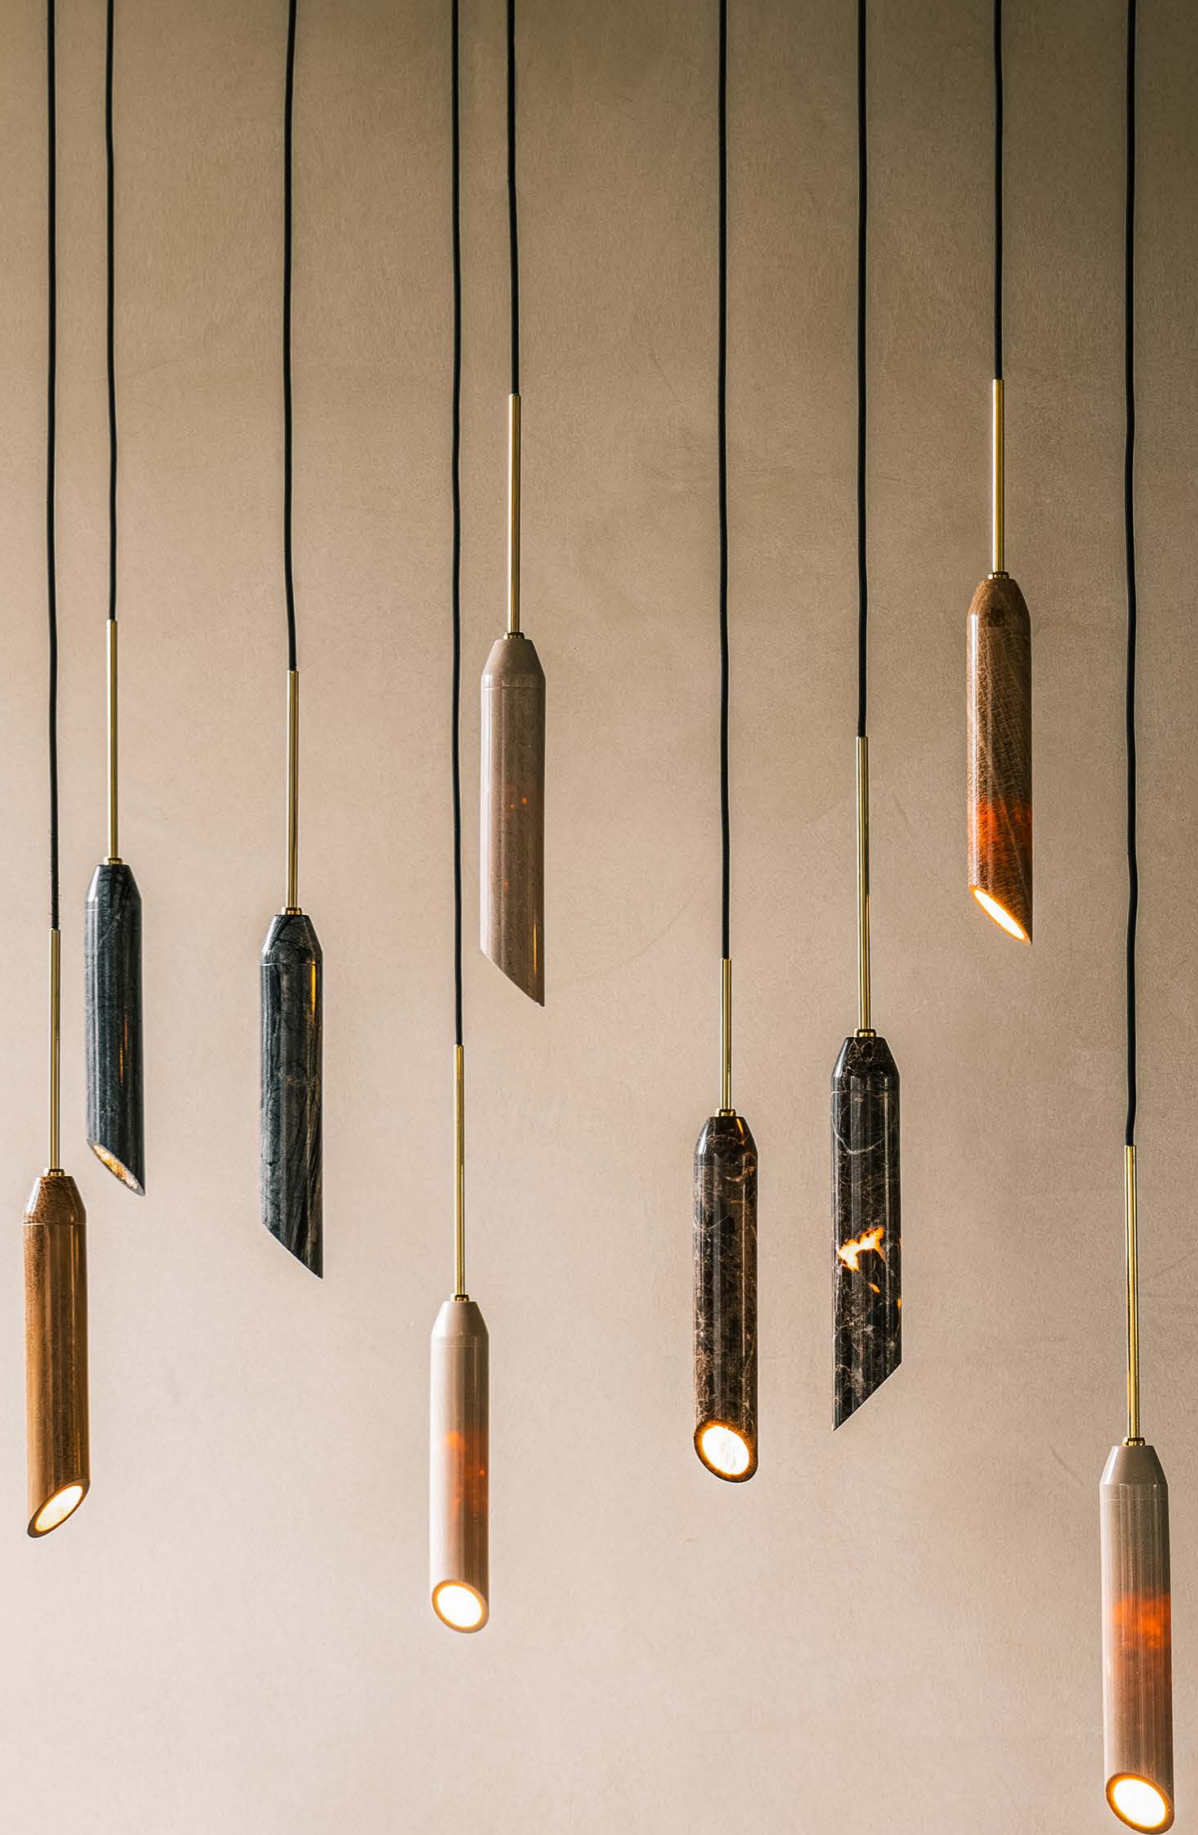

MURANO VINTAGE
H 100 CM APPROX.

MINI VINTAGE
H 70 CM APPROX.

MURANO MINI VINTAGE
H 70 CM APPROX.

MICRO VINTAGE
H 55 CM APPROX.

MURANO MICRO VINTAGE
H 55 CM APPROX.

MARBLE ART

SMOOTH ADJUSTABLE DOWN LIGHT

Marble Art is an elegant pendant providing a direct downlight where the width of the light cone can be adjusted from narrow to wide.

The base is a smooth polished marble cylinder with metal suspension. Each lamp has a unique pattern due to the nature of the marble stone.

Marble Art is available in 5 colours. Charcoal, brown, golden, and sand with gold coloured metal and white with black coloured metal.

NEW WAVE OPTIC

A LAMP SERIES WITH OPTICAL EFFECT

Our iconic New Wave Optic Wall Lamp is designed to create an illuminating experience wherever it is placed. The handblown wavy glass casts light in beautiful waves on the wall, creating a stunning effect. The clear Eyeball insert intensifies these waves as shown here.