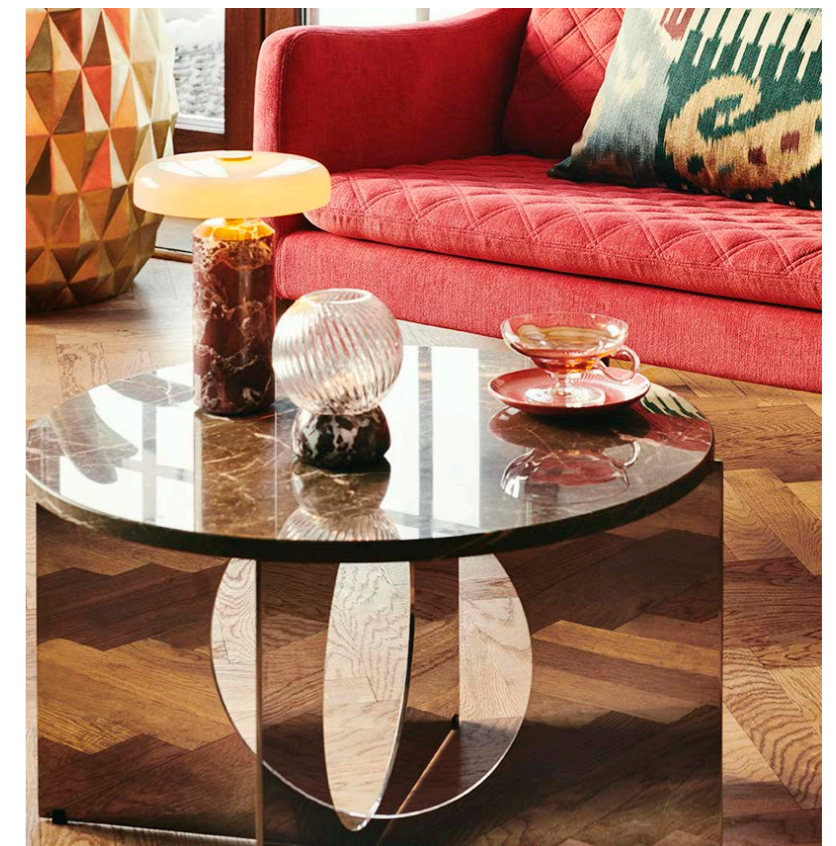

TWIST OF MARBLE

TWISTED LIGHTS

Twist of Marble is a series of candleholders. A classic fusion of marble and twisted glass defines this small hurricane. With its rounded form, it brings a cozy and stylish vibe to any location where you choose to place it.