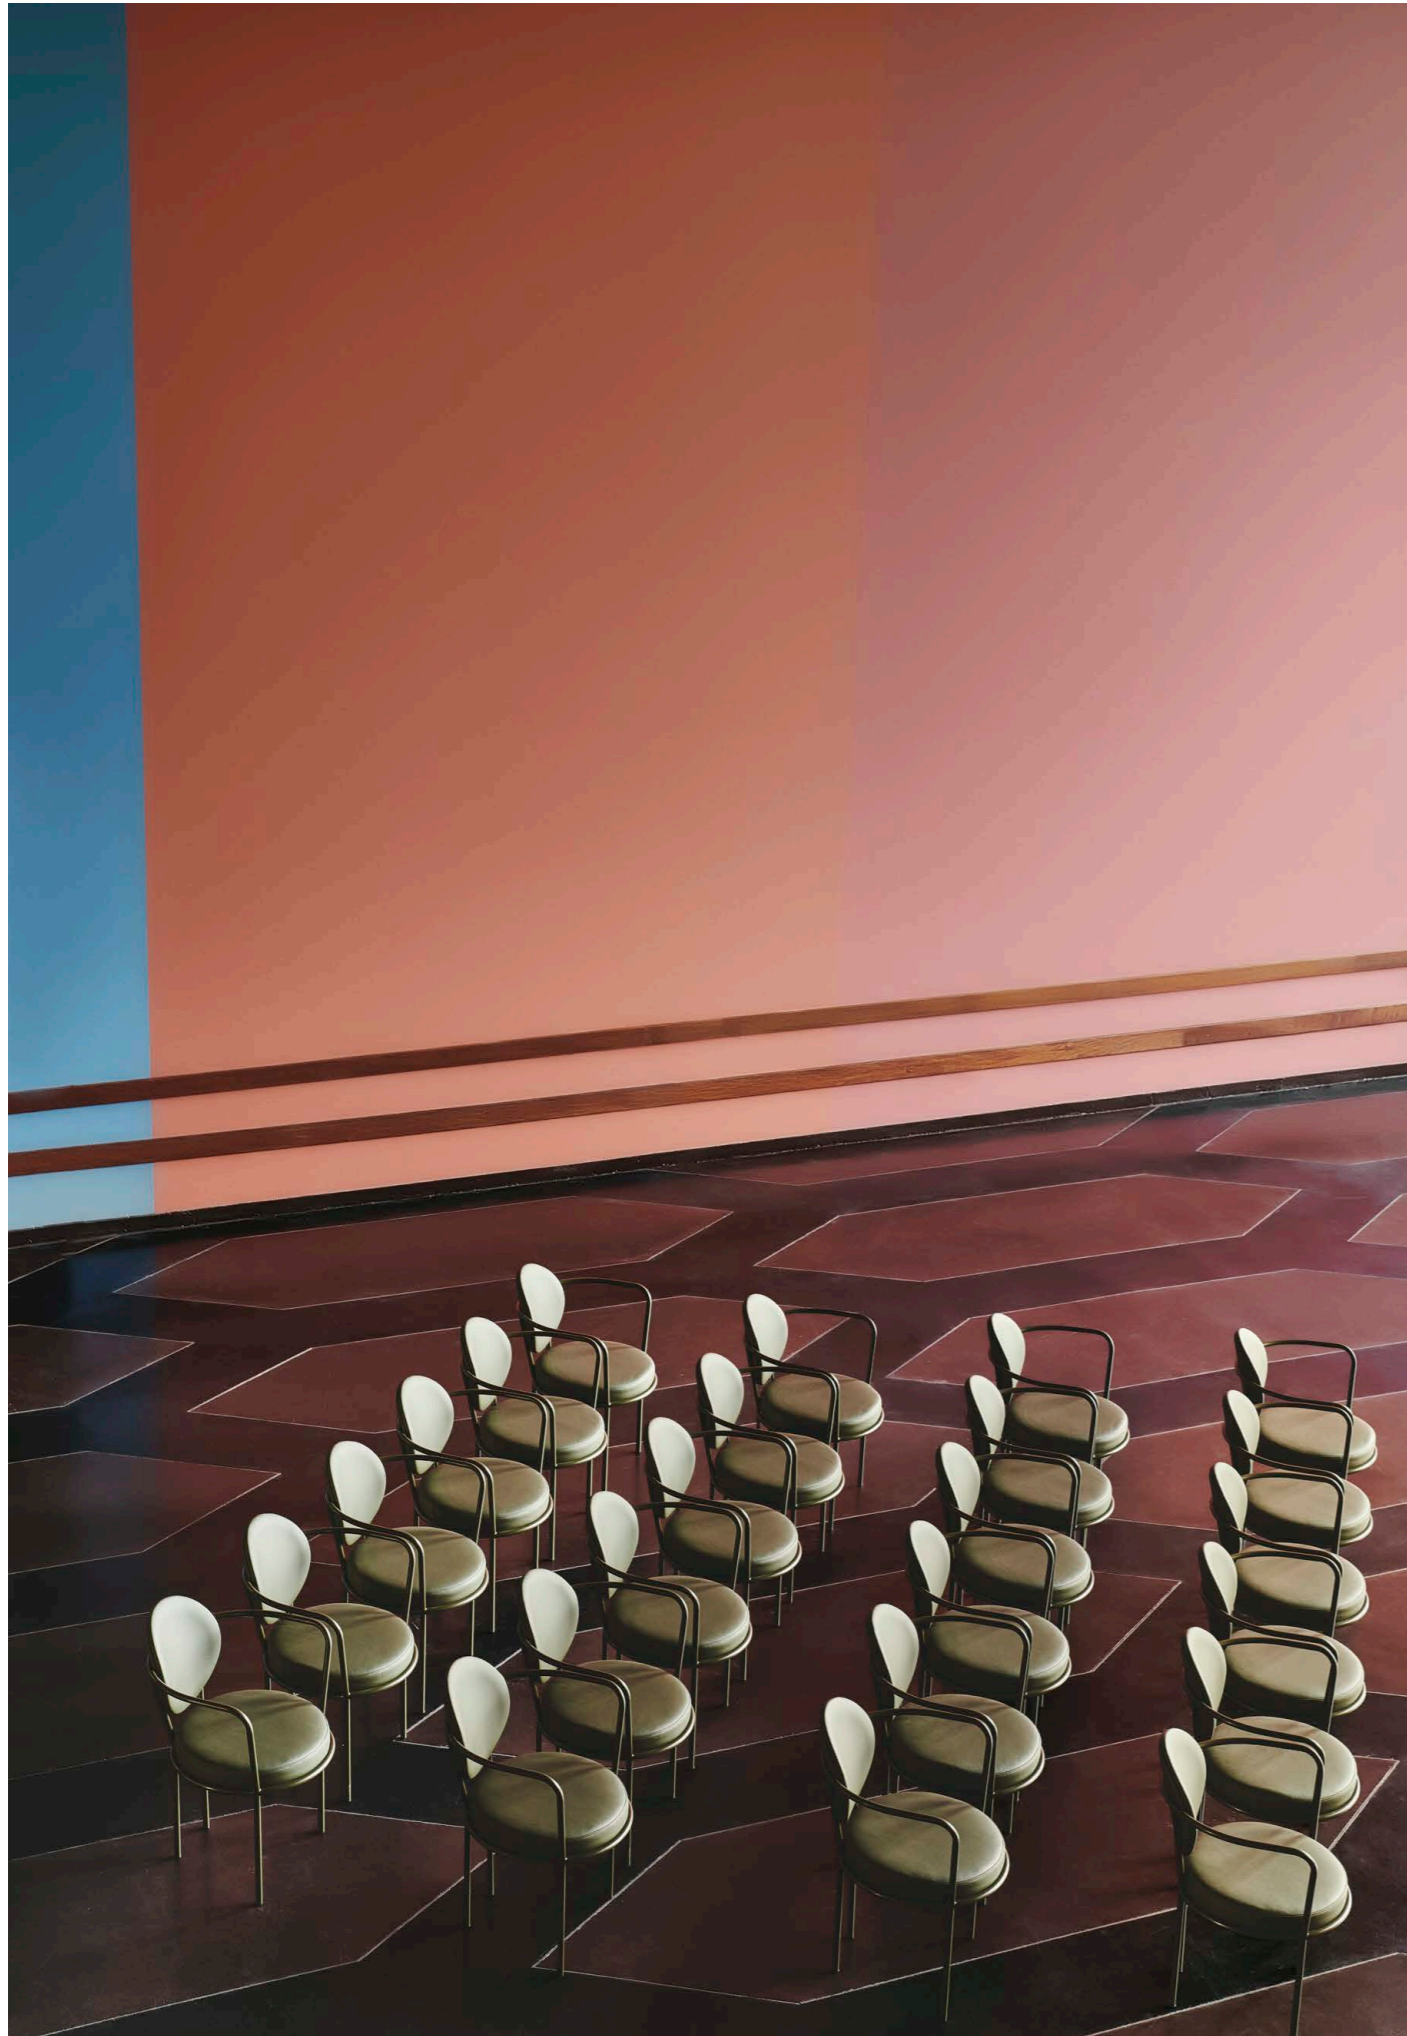

Casablanca is made in Denmark.

THIS IS ART

IT'S AN ILLUSION

This Is Art Table is a very sculptural coffee or side table. The shape of the base is like an optical illusion with an alluring effect. The table is available with marble or composite top with either chrome or gold base.