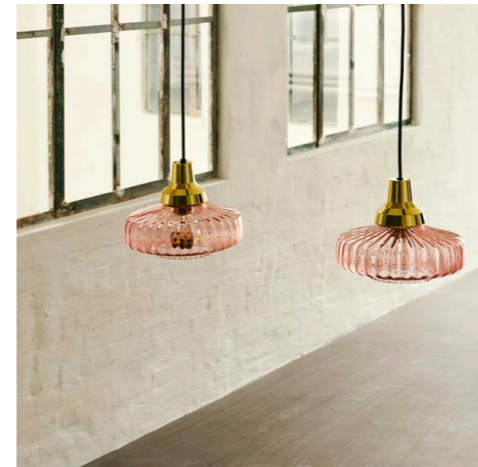

NEW WAVE OPTIC

A LAMP SERIES WITH OPTICAL EFFECT

Our iconic New Wave Optic Wall Lamp is designed to create an illuminating experience wherever it is placed. The handblown wavy glass casts light in beautiful waves on the wall, creating a stunning effect. The clear Eyeball insert intensifies these waves as shown here.

The New Wave Optic Wall Lamp is also available in two sizes and comes in clear, opal, rose, amber and smoke.

The New Wave Optic Wall lamp is made in an outdoor version too. It is available in clear glass with a black base. This outdoor lamp is IP 65 rated.