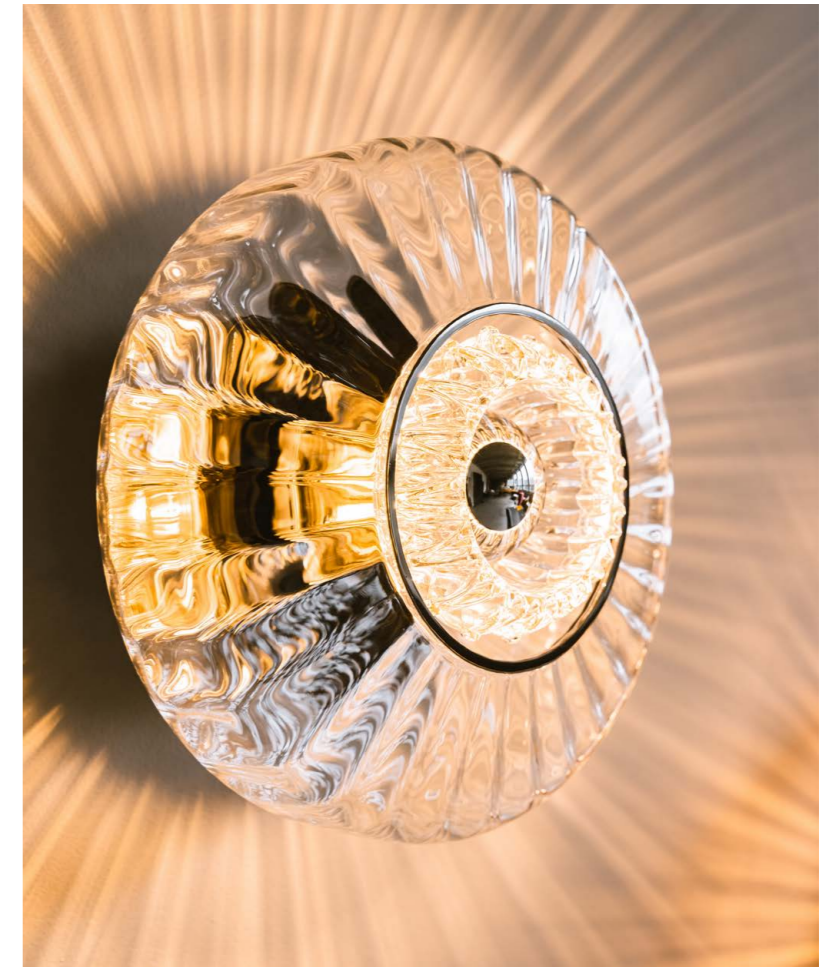

NEW WAVE OPTIC

A LAMP SERIES WITH OPTICAL EFFECT

Our iconic New Wave Optic Wall Lamp is designed to create an illuminating experience wherever it is placed. The handblown wavy glass casts light in beautiful waves on the wall, creating a stunning effect. The clear Eyeball insert intensifies these waves as shown here.

The New Wave Optic Wall Lamp is also available in two sizes and comes in clear, opal, rose, amber and smoke.

The New Wave Optic Wall lamp is made in an outdoor version too. It is available in clear glass with a black base. This outdoor lamp is IP 65 rated.